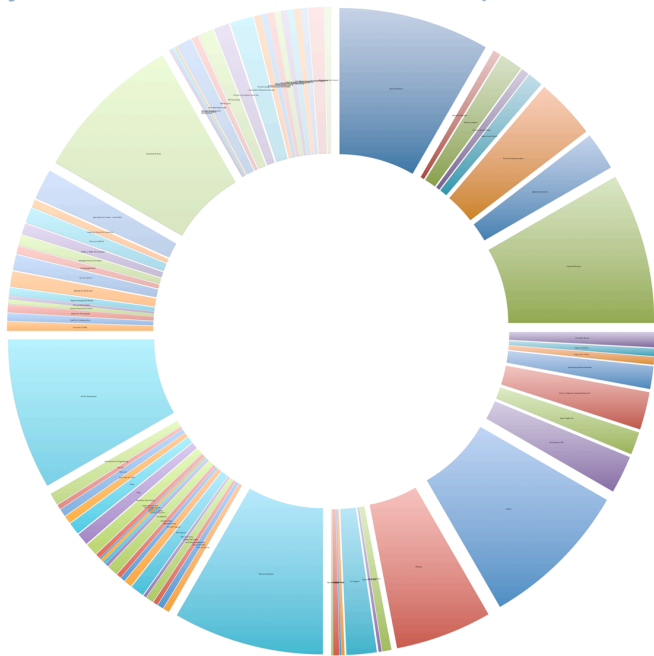

Syed Reza Ali 200A Visual Map

- Color Legend**
- Family Influence
 - Cultural Influence
 - Residency/Travels
 - Education/Work
 - Personal Interests
 - Artistic Experiences